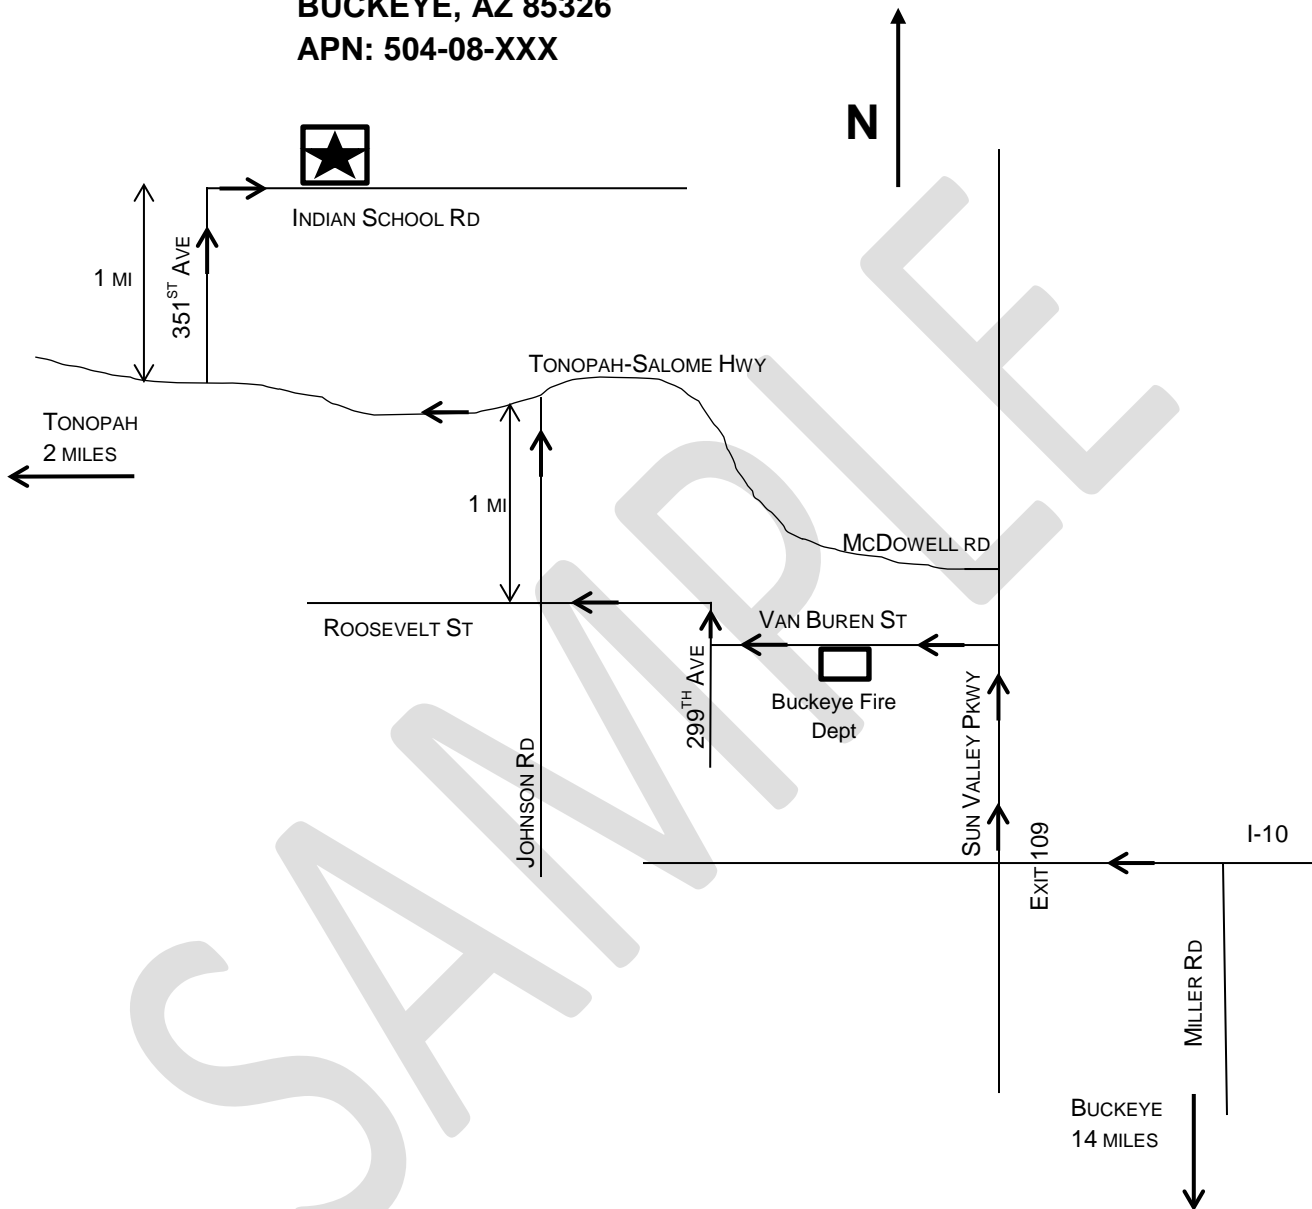

# VICINITY MAP WITH WRITTEN DIRECTIONS

**DIRECTIONS TO: 12345 W. INDIAN SCHOOL RD  
BUCKEYE, AZ 85326  
APN: 504-08-XXX**

## DIRECTIONS:

- TAKE I-10 WEST TO SUN VALLEY PKWY (EXIT 109) AND TURN RIGHT
- TURN LEFT ONTO VAN BUREN, AND THEN TURN RIGHT ONTO 299<sup>TH</sup> AVE.
- TURN LEFT ONTO ROOSEVELT ST AND THEN TURN RIGHT ONTO JOHNSON RD
- GO 1 MILE AND TURN LEFT ONTO TONOPAH-SALOME HWY
- TURN RIGHT ONTO 315<sup>TH</sup> AVE
- GO 1 MILE AND TURN RIGHT ONTO INDIAN SCHOOL RD
- THE SITE IS THE SECOND ON THE LEFT
- THE LAST TWO MILES ARE ON DIRT ROAD